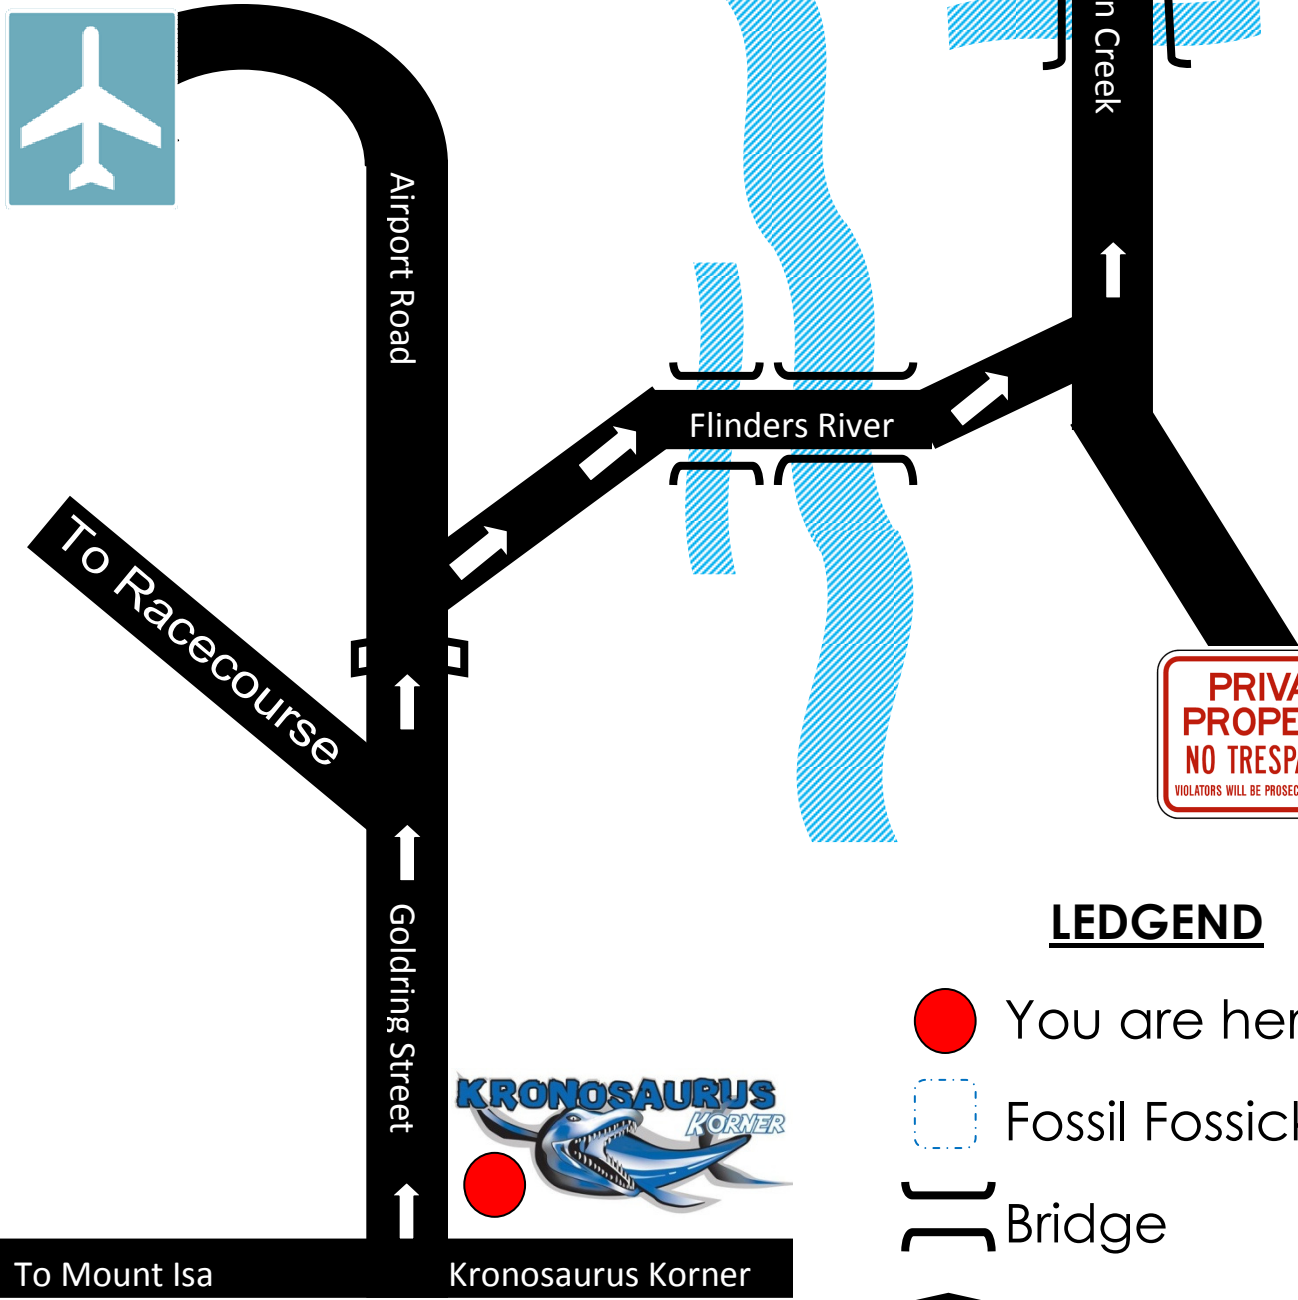

Richmond Fossicking Sites Map

Fossicking Site 2
12.4 km
BUSH SITE
 Lots of shade, hard dirt & rock. Hammers & shovels required

Fossicking Site 1
12 km
Quarry SITE
 Easy access, Perfect for families & Caravaners.

LEDGEND

-  You are here
-  Fossil Fossicking Site
-  Bridge
-  Grid